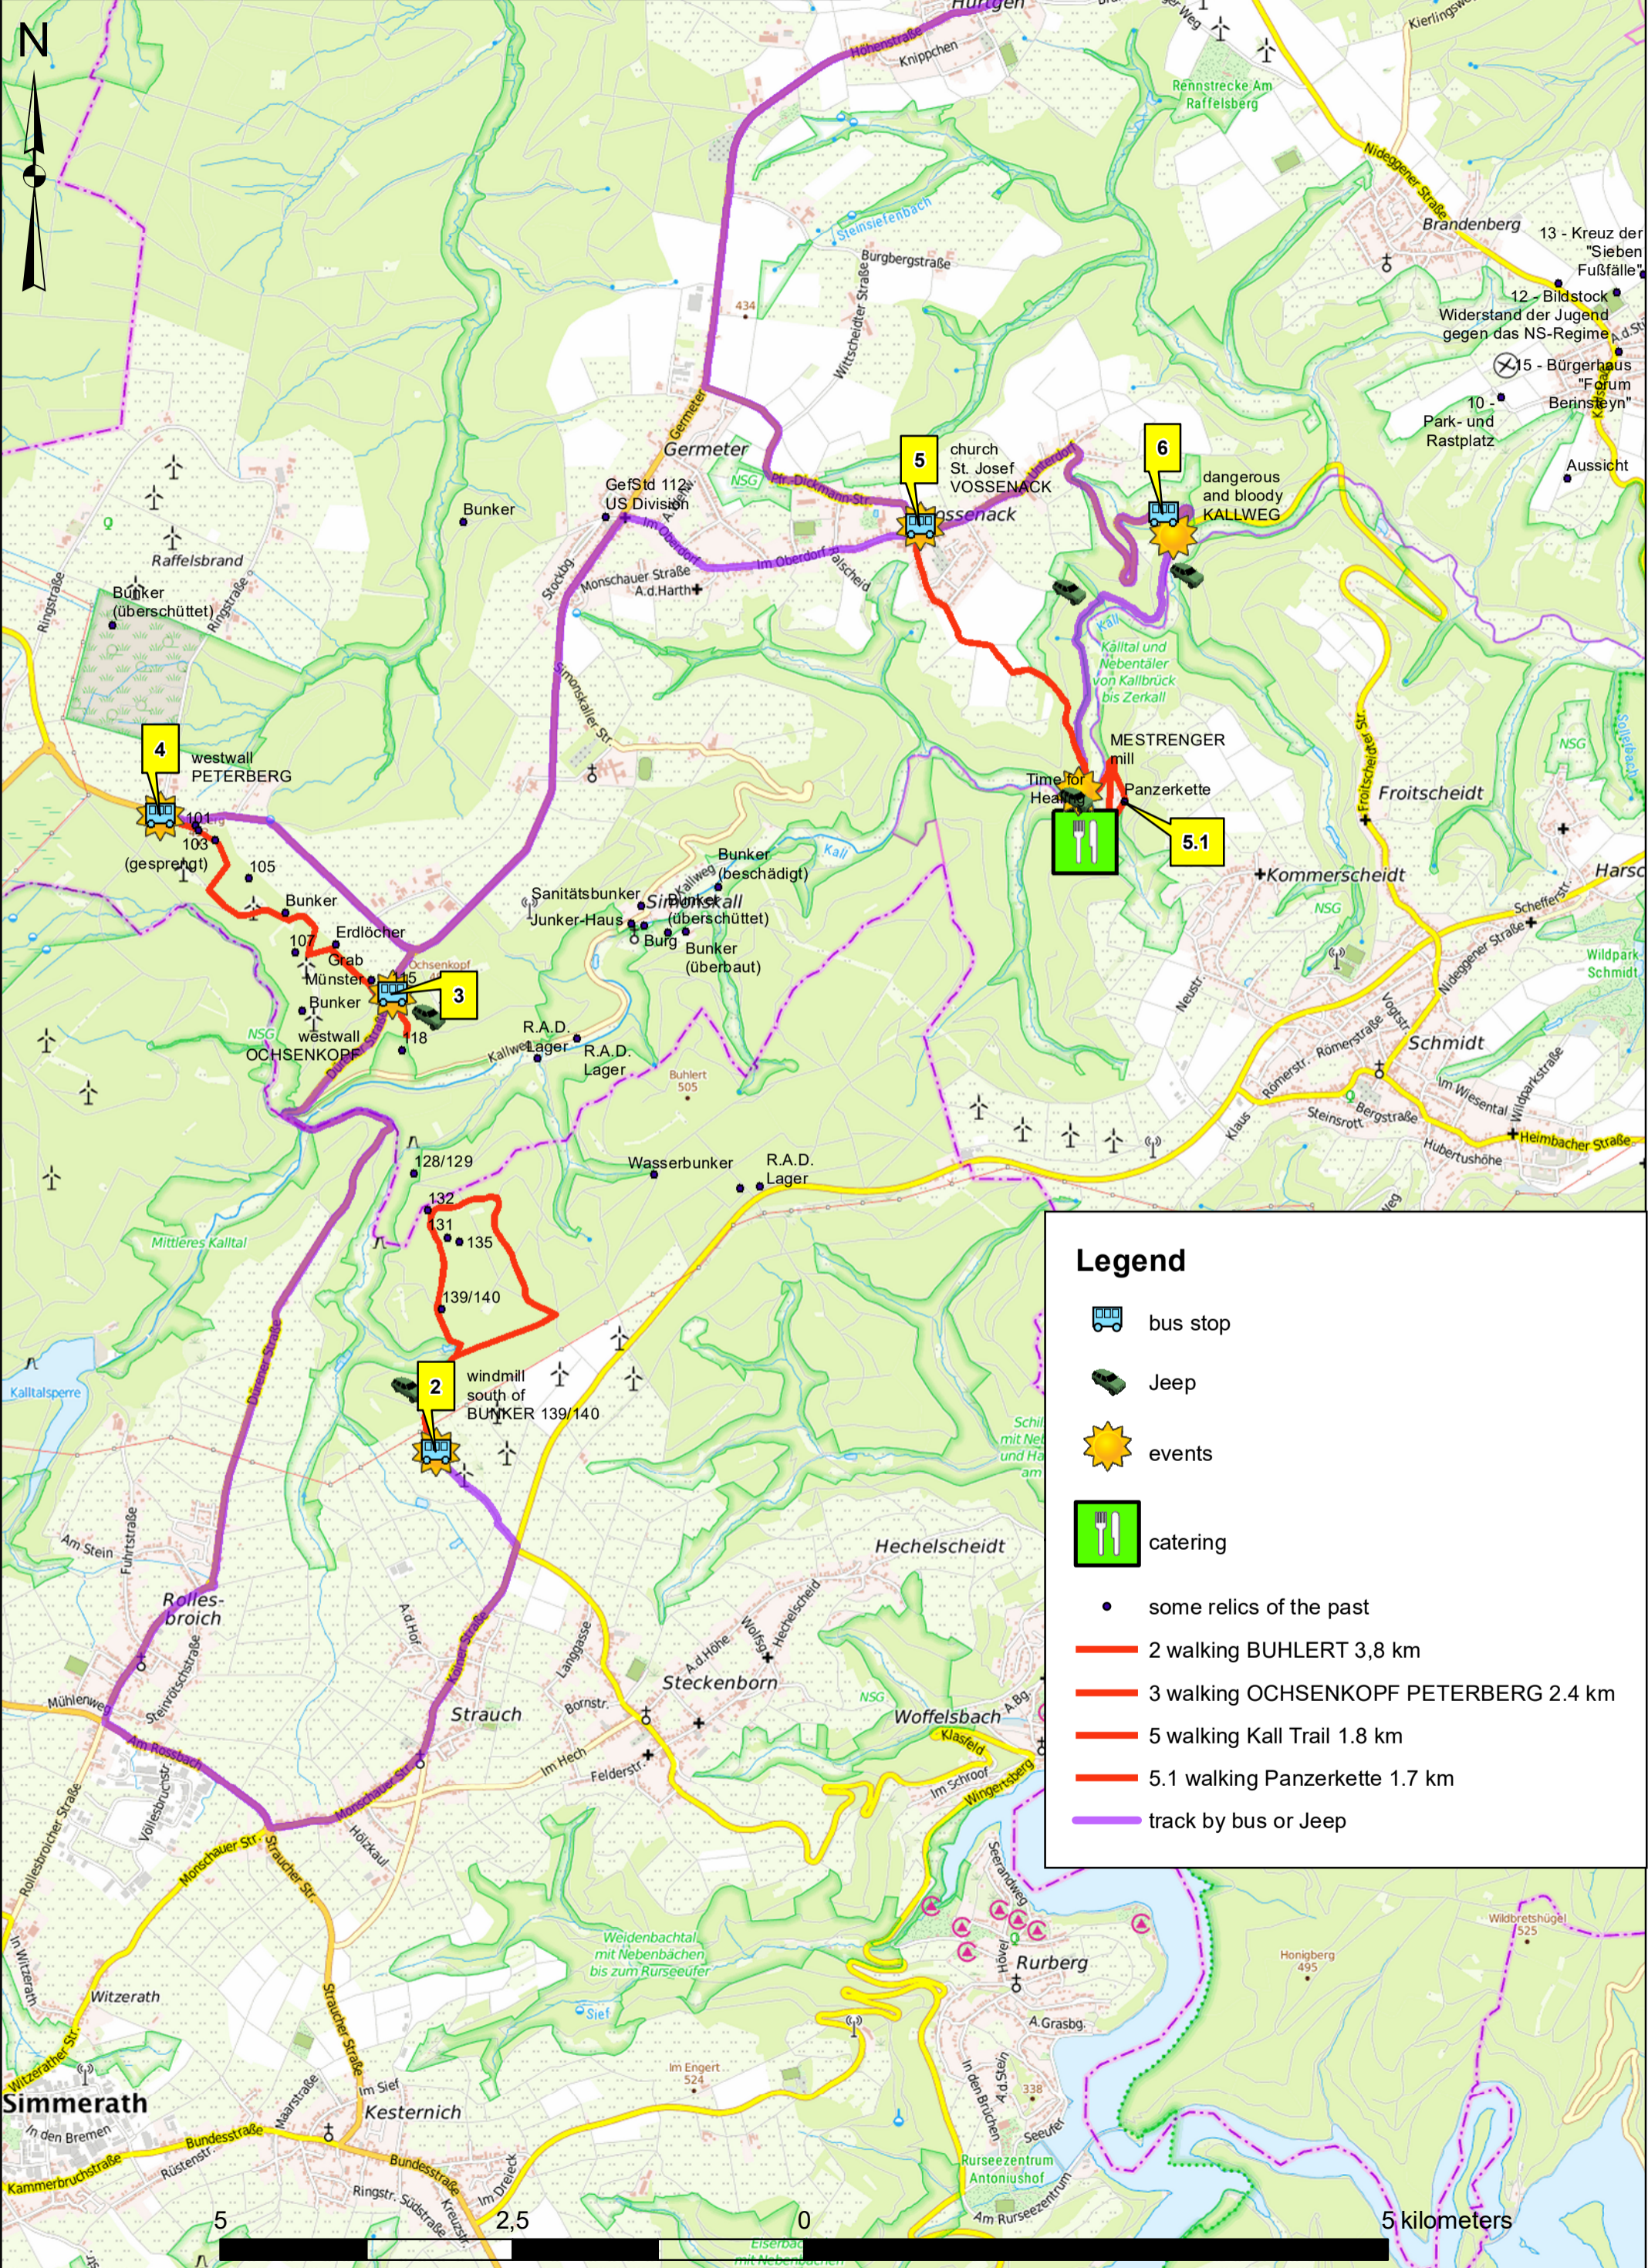

# Events excursion operation QUEEN

### Legend

-  bus stop
-  Jeep
-  events
-  catering
-  some relics of the past
-  2 walking BUHLERT 3,8 km
-  3 walking OCHSENKOPF PETERBERG 2.4 km
-  5 walking Kall Trail 1.8 km
-  5.1 walking Panzerkette 1.7 km
-  track by bus or Jeep